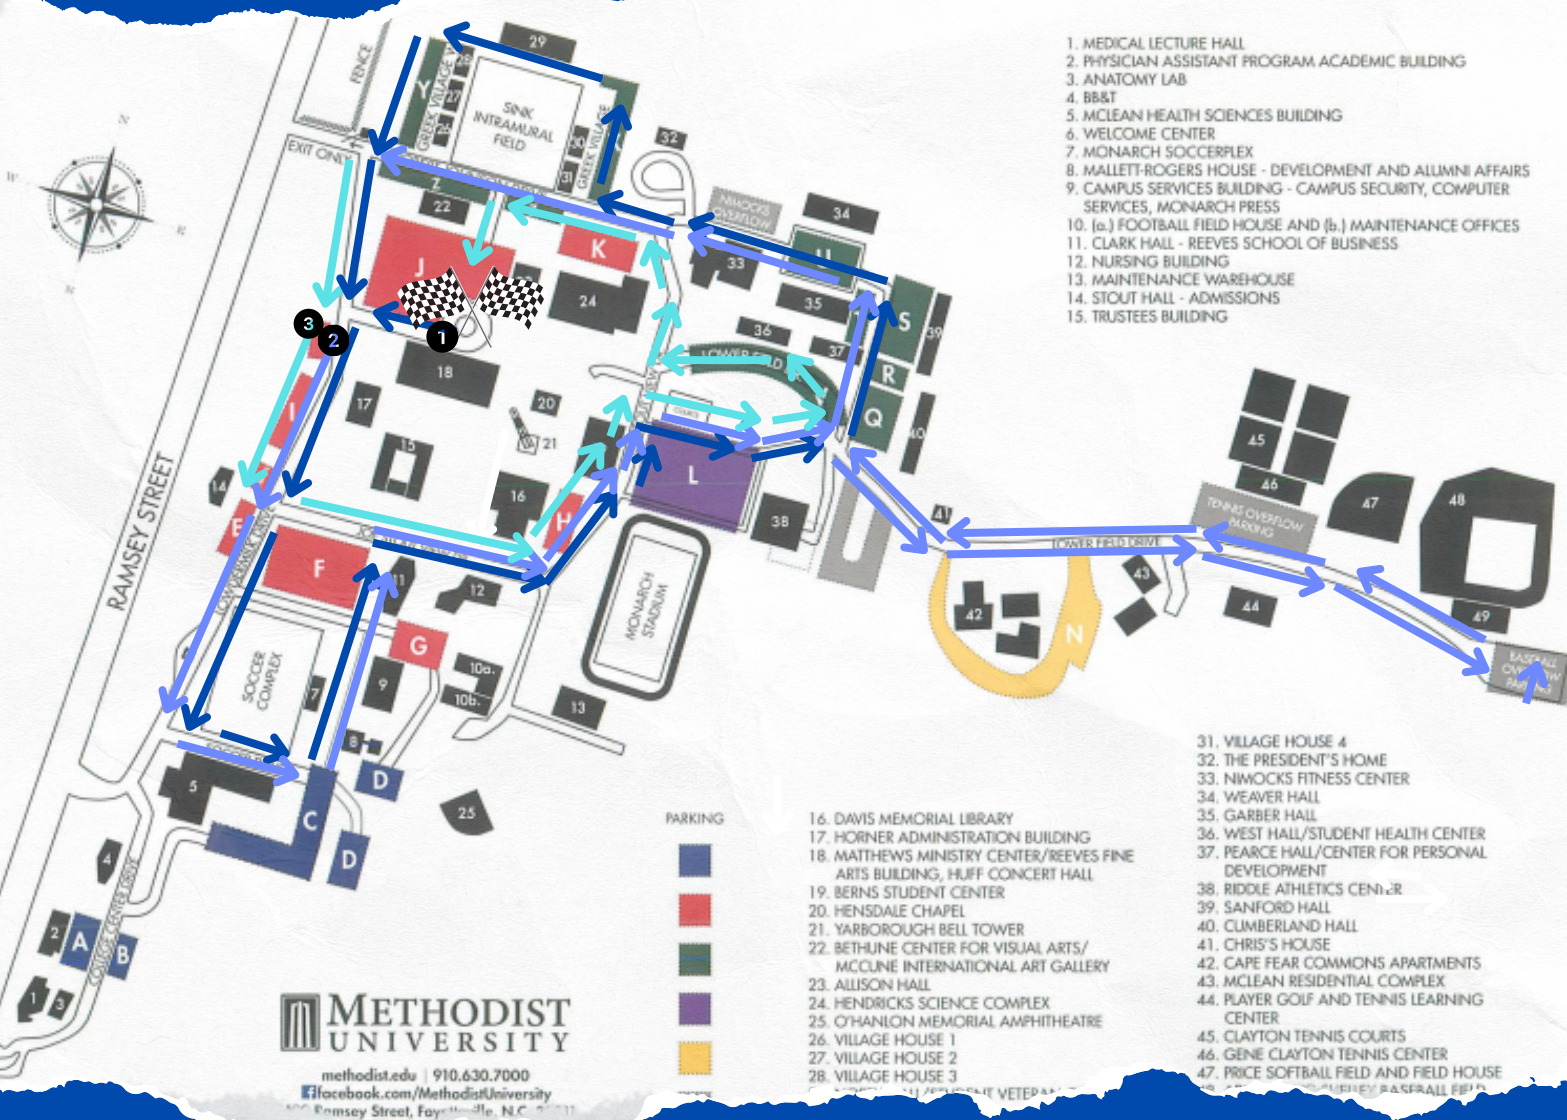

1 MILE FUN RUN

FOLLOW ROUTE (YELLOW), BEGINNING AND ENDING AT THE ROUND-A-BOUT

★ RAY'S RUN ★ RACE MAP

SATURDAY, OCTOBER 7

8:00 AM: CHECK IN | 9:45 AM: RACE START | 10:30 AM: AWARDS CEREMONY

MEET AT MATTHEWS MINISTRY CENTER | METHODIST UNIVERSITY

5K

FOLLOW ROUTE (RED) TWICE, BEGINNING AT THE ROUND-A-BOUT, AND HOP ONTO THE FINISHING ROUTE (PINK) TO END AT THE ROUND-A-BOUT

★ RAY'S RUN ★ RACE MAP

SATURDAY, OCTOBER 7

8:00 AM: CHECK IN | 9:30 AM: RACE START | 10:30 AM: AWARDS CEREMONY

MEET AT MATTHEWS MINISTRY CENTER | METHODIST UNIVERSITY

10K

FOLLOW ROUTE 1 (BRIGHT BLUE) TWICE, HOP ONTO ROUTE 2 (LIGHT BLUE), AND FINISH THE LAST LEG ON ROUTE 3 (AQUA BLUE)

★ RAY'S RUN ★ RACE MAP

SATURDAY, OCTOBER 7

8:00 AM: CHECK IN | 9:15 AM: RACE START | 10:30 AM: AWARDS CEREMONY

MEET AT MATTHEWS MINISTRY CENTER | METHODIST UNIVERSITY