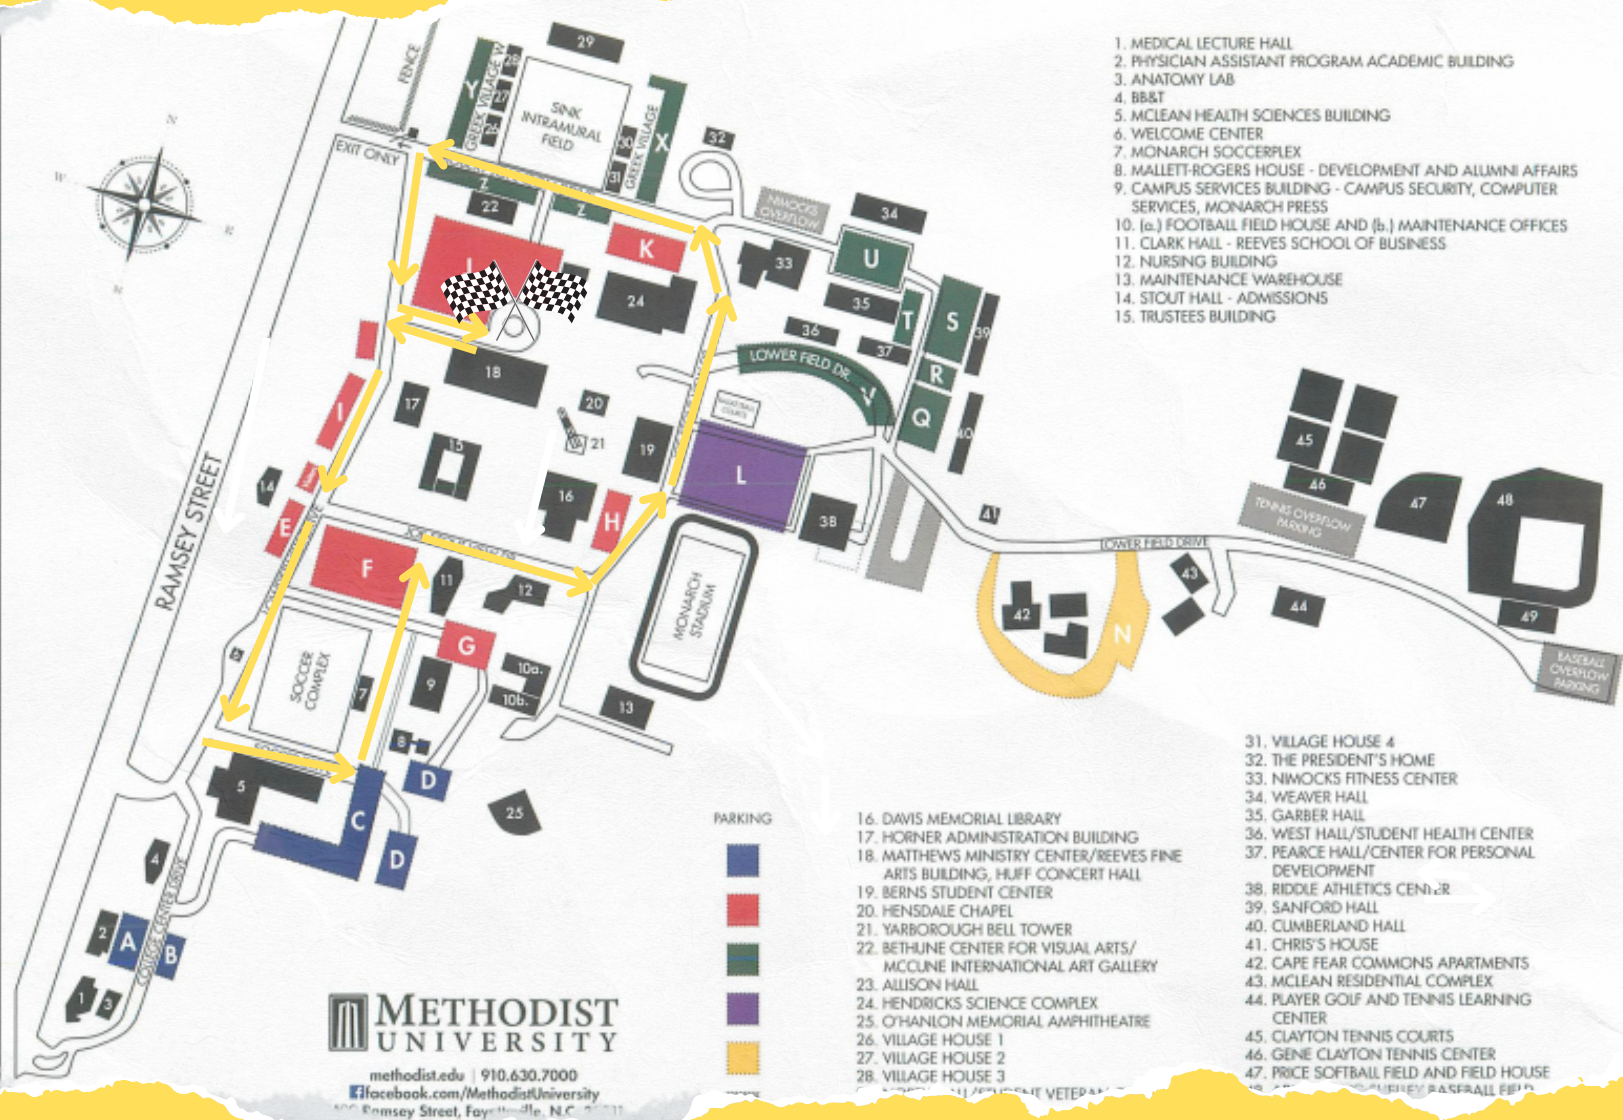

1 MILE FUN RUN

FOLLOW ROUTE (YELLOW), BEGINNING AND ENDING AT THE ROUND-A-BOUT

★ RAY'S RUN ★ RACE MAP

SATURDAY, OCTOBER 7

8:00 AM: CHECK IN | 9:45 AM: RACE START | 10:30 AM: AWARDS CEREMONY

MEET AT MATTHEWS MINISTRY CENTER | METHODIST UNIVERSITY

5K

FOLLOW ROUTE (RED) TWICE, BEGINNING AT THE ROUND-A-BOUT, AND HOP ONTO THE FINISHING ROUTE (PINK) TO END AT THE ROUND-A-BOUT

★ RAY'S RUN ★ RACE MAP

SATURDAY, OCTOBER 7

8:00 AM: CHECK IN | 9:30 AM: RACE START | 10:30 AM: AWARDS CEREMONY

MEET AT MATTHEWS MINISTRY CENTER | METHODIST UNIVERSITY

10K

FOLLOW ROUTE 1 (BRIGHT BLUE) TWICE, HOP ONTO ROUTE 2 (LIGHT BLUE), AND FINISH THE LAST LEG ON ROUTE 3 (AQUA BLUE)

★ RAY'S RUN ★ RACE MAP

SATURDAY, OCTOBER 7

8:00 AM: CHECK IN | 9:15 AM: RACE START | 10:30 AM: AWARDS CEREMONY

MEET AT MATTHEWS MINISTRY CENTER | METHODIST UNIVERSITY