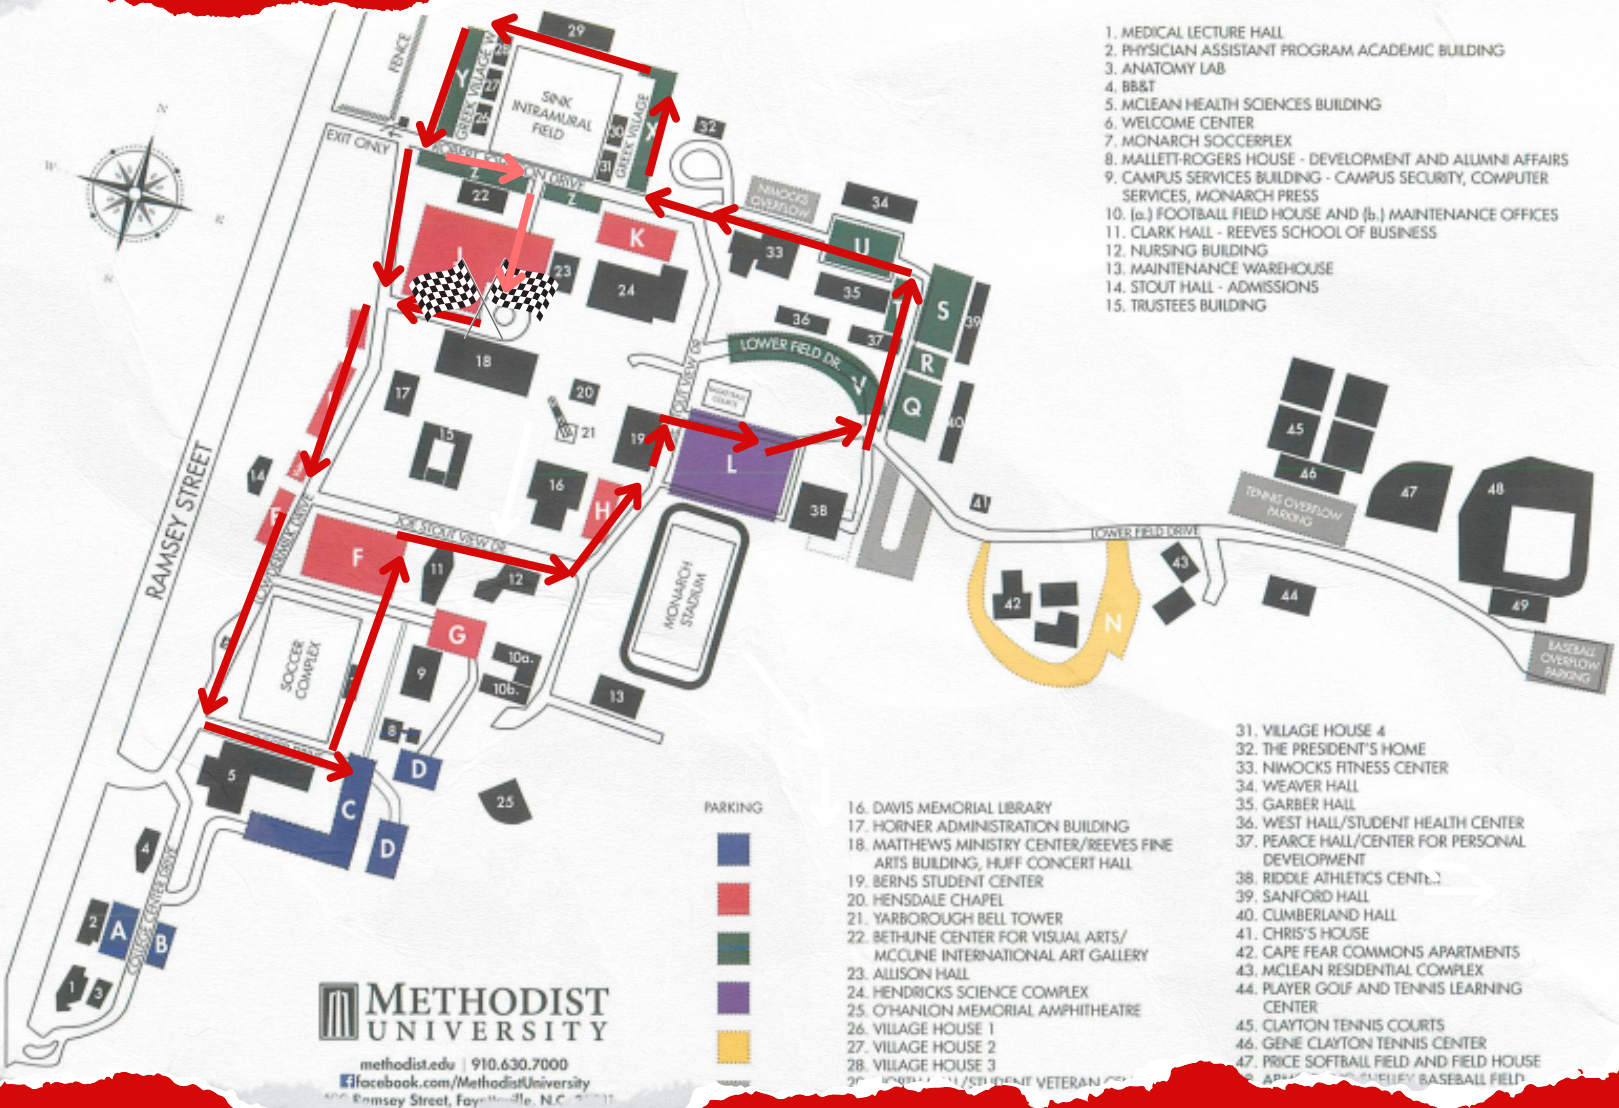

1 MILE FUN RUN

FOLLOW ROUTE (YELLOW), BEGINNING AND ENDING AT THE ROUND-A-BOUT

★ RAY'S RUN ★ RACE MAP

SATURDAY, OCTOBER 7

8:00 AM: CHECK IN | 9:45 AM: RACE START | 10:30 AM: AWARDS CEREMONY

MEET AT MATTHEWS MINISTRY CENTER | METHODIST UNIVERSITY

5K

FOLLOW ROUTE (RED) TWICE, BEGINNING AT THE ROUND-A-BOUT, AND HOP ONTO THE FINISHING ROUTE (PINK) TO END AT THE ROUND-A-BOUT

★ RAY'S RUN ★ RACE MAP

SATURDAY, OCTOBER 7

8:00 AM: CHECK IN | 9:30 AM: RACE START | 10:30 AM: AWARDS CEREMONY

MEET AT MATTHEWS MINISTRY CENTER | METHODIST UNIVERSITY

10K

FOLLOW ROUTE 1 (BRIGHT BLUE) TWICE, HOP ONTO ROUTE 2 (LIGHT BLUE), AND FINISH THE LAST LEG ON ROUTE 3 (AQUA BLUE)

★ RAY'S RUN ★ RACE MAP

SATURDAY, OCTOBER 7

8:00 AM: CHECK IN | 9:15 AM: RACE START | 10:30 AM: AWARDS CEREMONY

MEET AT MATTHEWS MINISTRY CENTER | METHODIST UNIVERSITY